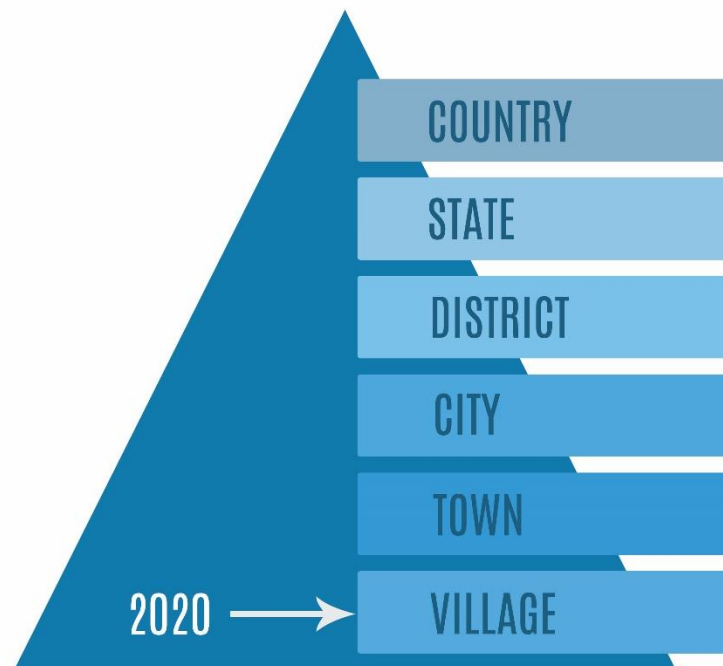

ARCHITECTURE

“To unpathed waters, undreamed shores”

EXECUTION STRATEGY

IMPLEMENTATION APPROACH

“To unpathed waters, undreamed shores”

For more details, please contact:

India:

Suite 4CW, 4th Floor
Tower Rao, Neil Rao Towers,
118, Road No.3, EPIP Phase-I, Whitefield,
Bangalore, Karnataka, India - 560066