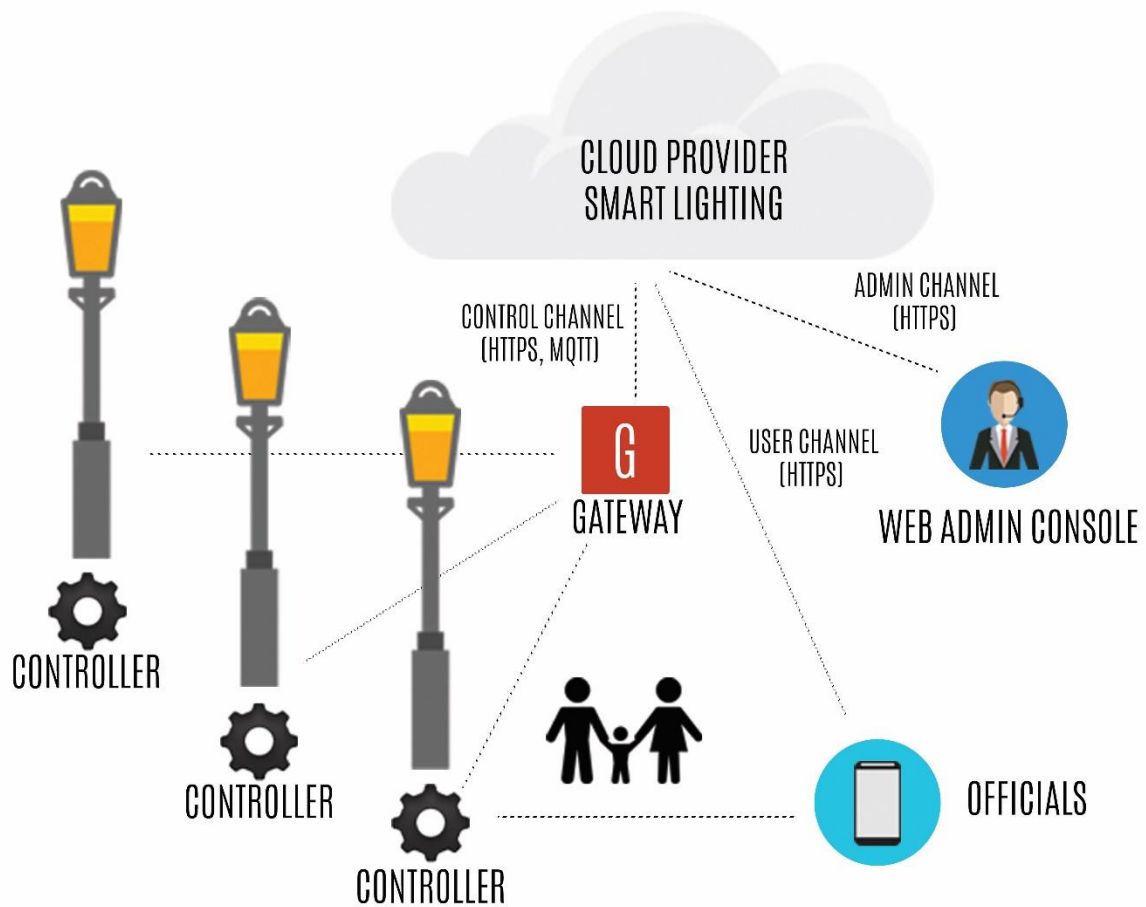

ARCHITECTURE

“To unpathed waters, undreamed shores”