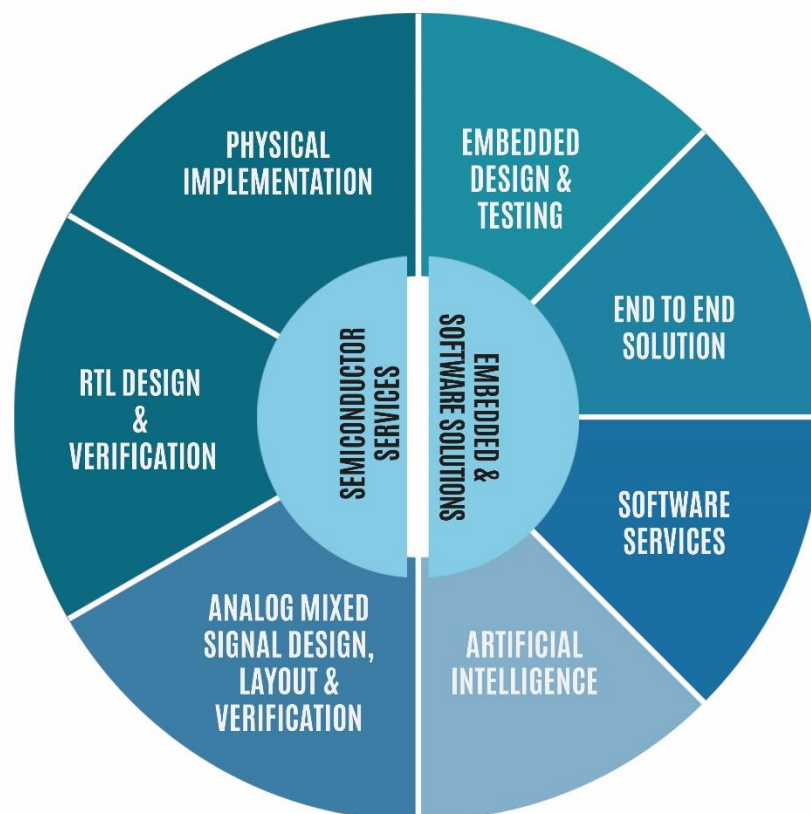

SERVICES LINE

GENERATE & SUSTAIN SUFFICIENT CASH FLOW TO MAKE SOCIALLY, FINANCIALLY, ENVIRONMENTALLY INCLUSIVE & IMPACTFUL SOLUTIONS VIABLE

INSILICO'S SERVICE PORTFOLIO CATERS TO PRODUCTS THAT EMPOWER THE WORLD OF COMMUNICATION, NETWORKING, CPU/SERVERS, AUTOMOBILE, BIO-MEDICALS, CONSUMER ELECTRONICS AND A WIDE RANGE OF IOTS.

INSILICO HAS VERY FLEXIBLE BUSINESS MODELS TO SUIT A PLETHORA OF CLIENT NEEDS. WITH A PRESENT CLIENTELE OF TOP SEMICONDUCTOR COMPANIES, INSILICO HAS A WIDE AND DIVERSIFIED SPECTRUM OF SERVICE OFFERINGS IN EXPANSIVE DOMAINS WITHIN THE AMBIT OF EMBEDDED DESIGN & SOFTWARE, AND IN ALL AREAS OF VLSI DESIGN, FROM SPEC-TO-SILICON, ON A WIDE RANGE OF ASICS & CPUS/GPUS IN ALL THE LATEST TECHNOLOGIES, INCLUDING 7NM.

“To unpathed waters, undreamed shores”