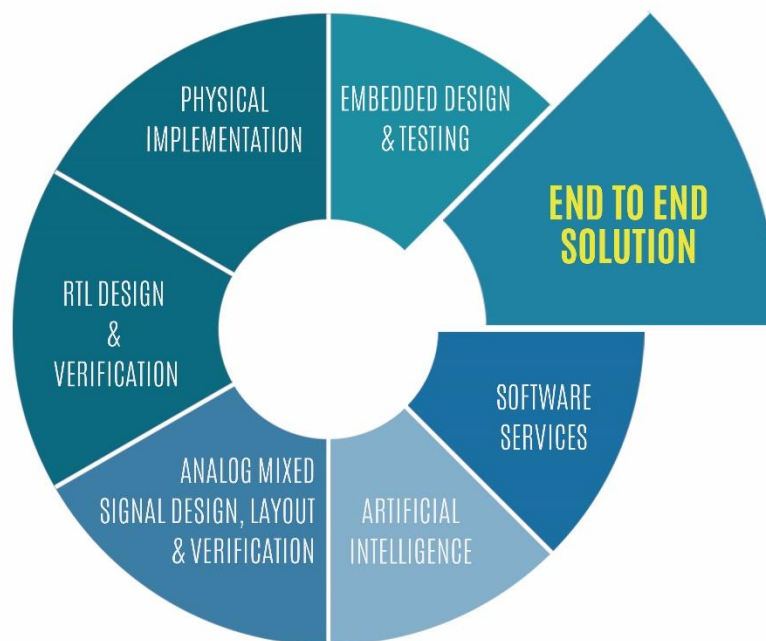

“To unpathed waters, undreamed shores”

SOLUTIONS LINE

SAVE & BE SAFE, LIGHT & ENLIGHT

VISION

TO DEVELOP A COMPLETELY INDIGENOUS END TO END “SMART” SOLUTION TO SAVE POWER, BY CONTROLLING WASTAGE AND NONOPTIMAL USAGE, AND KEEP THE NEIGHBORHOOD SAFE, BY ADDING MORE LIGHT JUDICIOUSLY.

IMPELLED BY OUR CONVICTION FOR VSR - VIABLE SOCIAL RESPONSIBILITY - AND SOCIALLY, FINANCIALLY AND ENVIRONMENTALLY INCLUSIVE IMPACTFUL PROJECTS, WE ARE WORKING ON A SMART LIGHTING SOLUTION.

Shortlisted in the "Top 12" for  ELECRAMA Startup Awards 2018
we are all about electricity