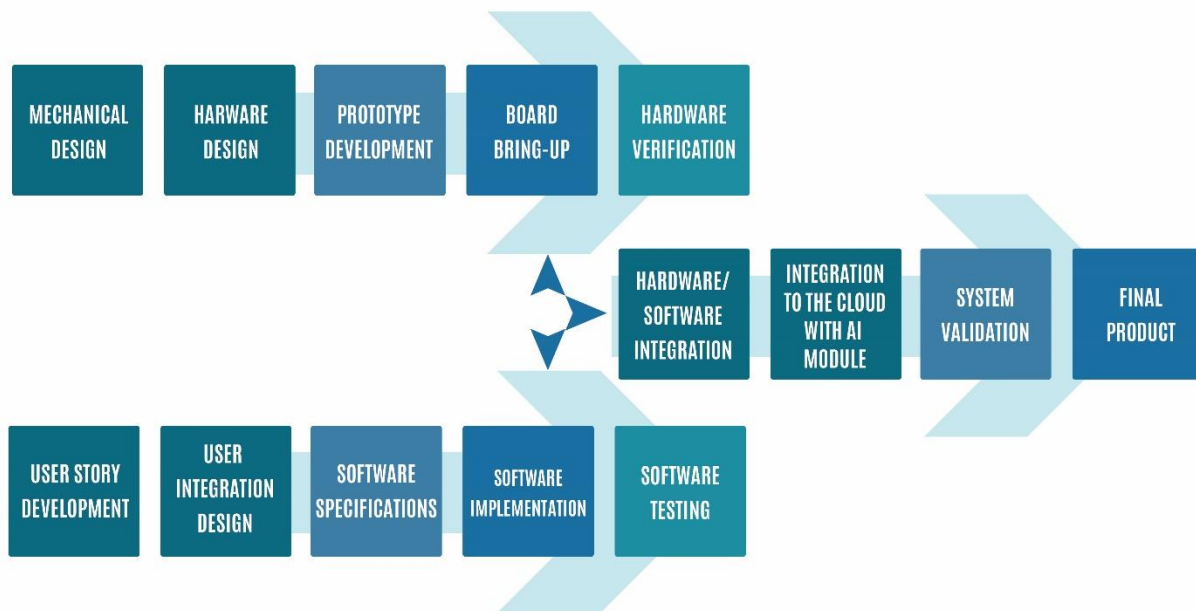

IMPELLED BY OUR CONVICTION FOR VSR - VIABLE SOCIAL RESPONSIBILITY - AND SOCIALLY, FINANCIALLY AND ENVIRONMENTALLY INCLUSIVE IMPACTFUL PROJECTS, WE ARE WORKING ON A SMART LIGHTING SOLUTION.

Shortlisted in the "Top 12" for  ELECRAMA Startup Awards 2018
we are all about electricity

“To unpathed waters, undreamed shores”

SMART LIGHTING: HIGHLIGHTS

- COMPLETELY INDIGENOUS - MAKE IN INDIA
- CLOUD BASED, ARTIFICIAL INTELLIGENCE ENABLED, ADVANCED USER MANAGEMENT SYSTEM
- AI ENABLED TO DETECT VEHICULAR AND HUMAN MOVEMENTS
- SIGNIFICANT WASTAGE OF POWER BECAUSE LIGHTS ARE KEPT ON MUCH BEYOND NECESSITY - AI BASED SOLUTION TO MINIMIZE THE “ON” TIME OF LIGHTS: SAVE
- MORE CRIMES IN DARKER PLACES - AI BASED SOLUTION TO INCREASE INTENSITY OF LIGHTS WHENEVER MOVEMENT OF PEOPLE DETECTED: BE SAFE
- ADVANCED SCHEDULING BASED ON FESTIVALS, EVENTS, WEATHER CONDITIONS - LIGHT/MOTION SENSORS
- REAL-TIME ALERTS , MALFUNCTION MANAGEMENT AND TRIGGERED COMMANDS
- AREA-WISE USER MANAGEMENT, AREA ALLOCATION AND SYSTEM MANAGEMENT
- DATA ANALYTICS
- COMPATIBLE WITH DIFFERENT LAMPS
- MULTI LANGUAGE INTERFACE

ARCHITECTURE

“To unpathed waters, undreamed shores”

EXECUTION STRATEGY

IMPLEMENTATION APPROACH

“To unpathed waters, undreamed shores”

For more details, please contact:

India:

Suite 4CW, 4th Floor
Tower Rao, Neil Rao Towers,
118, Road No.3, EPIP Phase-I, Whitefield,
Bangalore, Karnataka, India - 560066